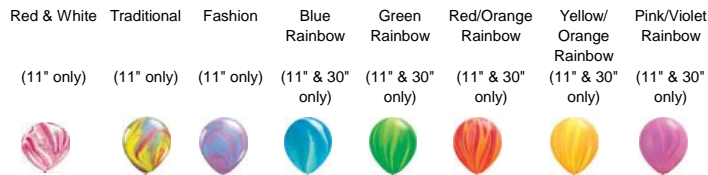

**Standard Colors**

**Jewel Colors**

**Fashion Colors**

**Radiant Pearl Colors** Available in 11" only

**Pastel Pearl Colors** Available in 11" only

**SuperAgate Colors** Due to their unique production, balloons vary in color and marbling.

**Neon Colors** Available in 11" only

**Metallic Colors**