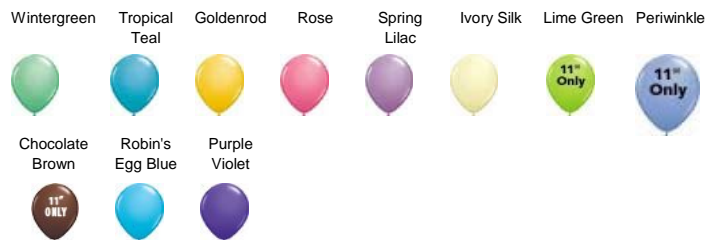

**Standard Colors**

**Jewel Colors**

**Fashion Colors**

**Radiant Pearl Colors** Available in 11" only

**Pastel Pearl Colors** Available in 11" only

**SuperAgate Colors** Due to their unique production, balloons vary in color and marbling.

**Neon Colors** Available in 11" only

**Metallic Colors**